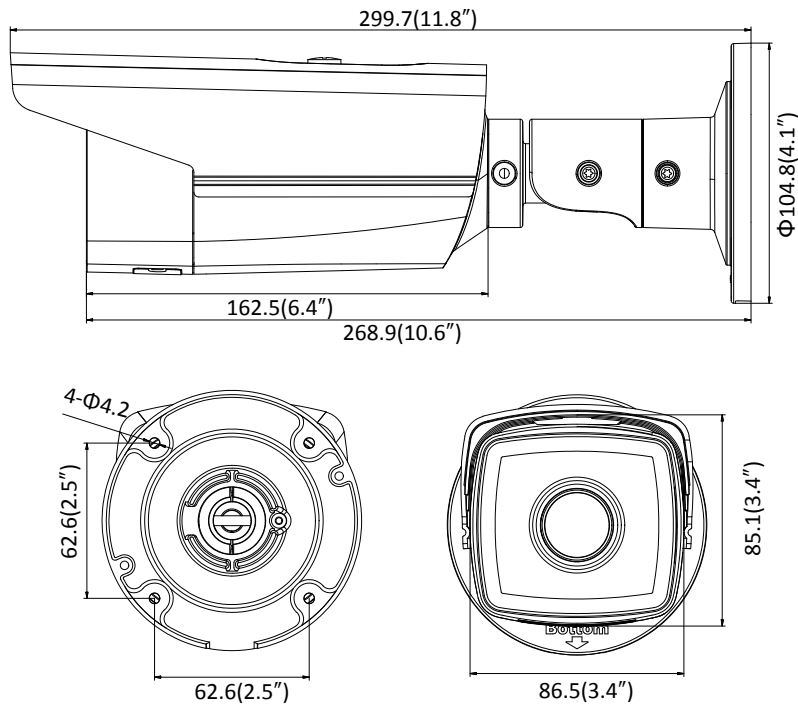

Dimensions

Unit: mm

Accessories

Distributed by