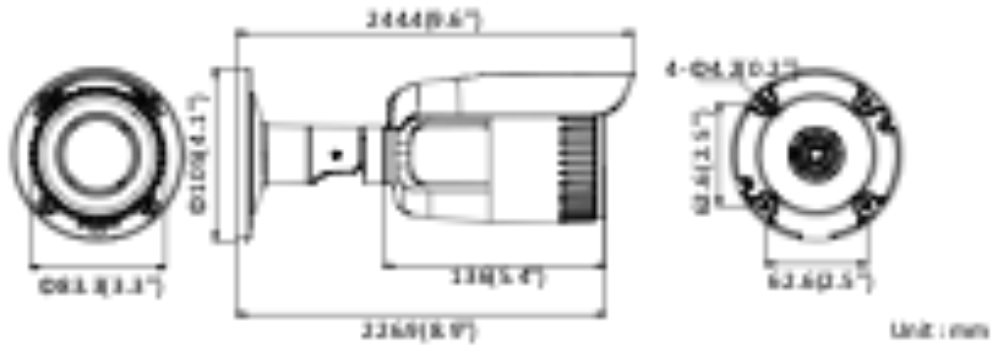

Dimension

Accessory

Distributed by

HIKVISION®

Headquarters

No.555 Qianmo Road, Binjiang District,
Hangzhou 310051, China
T +86-571-8807-5998
overseasbusiness@hikvision.com

Hikvision USA
T +1-909-895-0400
sales.usa@hikvision.com

Hikvision Italy
T +39-0438-6902
info.it@hikvision.com

Hikvision Singapore
T +65-6684-4718
sg@hikvision.com

Hikvision Africa
T +27 (10) 0351172
sale.africa@hikvision.com

Hikvision Europe
T +31-23-55-42-770
info.eu@hikvision.com

Hikvision France
T +33(0)1-85-330-450
info.fr@hikvision.com

Hikvision Oceania
T +61-2-8599-4233
salesau@hikvision.com

Hikvision Hong Kong
T +852-2151-1761

Hikvision Middle East
T +971-4-8816086
salesme@hikvision.com

Hikvision Spain
T +34-91-737-16-55
info.es@hikvision.com

Hikvision Canada
T +1-909-895-0400
sales.usa@hikvision.com

Hikvision Russia
T +7-495-669-67-99
saleru@hikvision.com

Hikvision Poland
T +48-22-460-01-50
poland@hikvision.com

Hikvision Korea
T +82-31-731-8841
sales.korea@hikvision.com

Hikvision India
T +91-22-28469900
sales@pramahikvision.com

Hikvision UK
T +01628-902140
support.uk@hikvision.com

Hikvision Brazil
T +55 11 3318-0050
Latam.support@hikvision.com

05050220180306