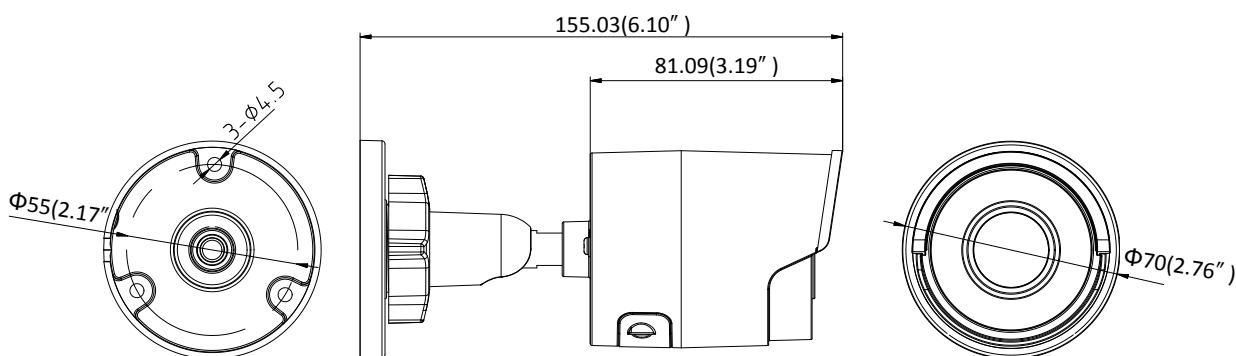

Dimensions