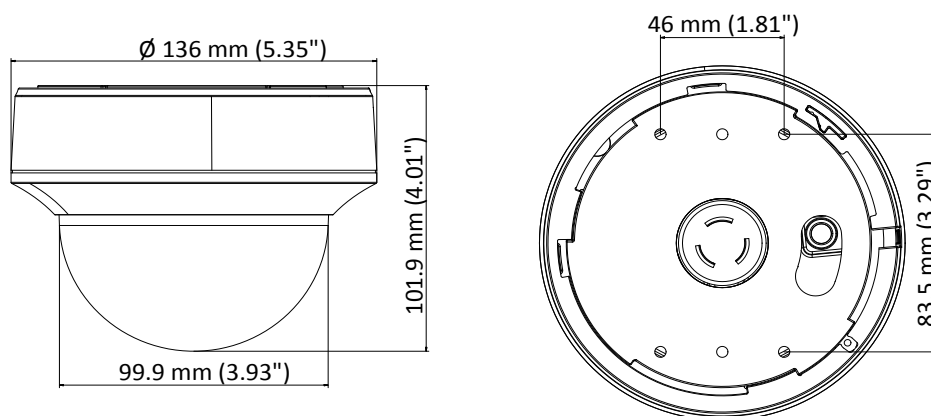

DS-2CE56H0T-(A)ITZF 5 MP Dome Camera

Key Features

- 5 MP high performance COMS
- 2560 × 1944 resolution
- 2.7 mm to 13.5 mm motorized vari-focal lens
- EXIR 2.0, smart IR, up to 40 m IR distance
- OSD menu, 2D DNR, DWDR
- 4 in 1 video output (switchable TVI/AHD/CVI/CVBS)
- Up the coax (HIKVISION-C)

Camera	
Image Sensor	5 MP CMOS image sensor
Resolution	2560 (H) × 1944 (V)
Min. Illumination	Color: 0.01 Lux @ (F1.2, AGC ON), 0 Lux with IR
Shutter Time	PAL: 1/25 s to 1/50, 000 s NTSC: 1/30 s to 1/50, 000 s
Lens	2.7 mm to 13.5 mm motorized vari-focal lens
Horizontal Field of View	95.7° to 29.1°
Lens Mount	Φ 14
Day & Night	IR cut filter
Angle Adjustment	Pan: 0° to 340°; Tilt: 0° to 75°; Rotate: 0° to 355°
Synchronization	Internal synchronization
Frame Rate	PAL: 5 MP@20fps, 4 MP@25fps, 1080p@25fps NTSC: 5 MP@20fps, 4 MP@30fps, 1080p@30fps
Menu	
AGC	Support
D/N Mode	Auto/Color/BW (Black and White)
White Balance	ATW/MWB
BLC	Support
DWDR (Digital Wide Dynamic Range)	Support
Functions	Brightness, Sharpness, DNR, Mirror, Smart IR
Interface	
Video Output	1 HD analog output
Switch Button	TVI/AHD/CVI/CVBS
General	
Operating Conditions	-40 °C to 60 °C (-40 °F to 140 °F), humidity: 90% or less (non-condensation)
Power Supply	12 VDC ±15%, 24 VAC ±15%
Power Consumption	DS-2CE56H0T-ITZF: Max. 4.4 W DS-2CE56H0T-AITZF: Max. 6.0 W
Material	Plastic
IR Range	Up to 40 m
Communication	Up the coax, Protocol: HIKVISION-C (TVI output)
Dimensions	∅ 136 mm × 101.9 mm (∅ 5.35" × 4.01")
Weight	DS-2CE56H0T-ITZF: 410 g (0.90 lb.) DS-2CE56H0T-AITZF: 445 g (0.98 lb.)

Order Model

DS-2CE56H0T-ITZF, DS-2CE56H0T-AITZF

Dimension

Accessory

DS-1275ZJ-SUS
Vertical Pole Mount

DS-1273ZJ-130B
Wall Mount

DS-1276ZJ-SUS
Corner Mount

DS-1271ZJ-130
Pendant Mount