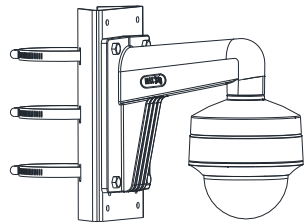

Camera	
Image Sensor	5 MP CMOS image sensor
Resolution	2560 (H) × 1944 (V)
Min. Illumination	Color: 0.01 Lux @ (F1.2, AGC ON), 0 Lux with IR
Shutter Time	PAL: 1/25 s to 1/50, 000 s NTSC: 1/30 s to 1/50, 000 s
Lens	2.7 mm to 13.5 mm motorized vari-focal lens
Horizontal Field of View	95.7° to 29.1°
Lens Mount	Φ 14
Day & Night	IR cut filter
Angle Adjustment	Pan: 0° to 340°; Tilt: 0° to 75°; Rotate: 0° to 355°
Synchronization	Internal synchronization
Frame Rate	PAL: 5 MP@20fps, 4 MP@25fps, 1080p@25fps NTSC: 5 MP@20fps, 4 MP@30fps, 1080p@30fps
Menu	
AGC	Support
D/N Mode	Auto/Color/BW (Black and White)
White Balance	ATW/MWB
BLC	Support
DWDR (Digital Wide Dynamic Range)	Support
Functions	Brightness, Sharpness, DNR, Mirror, Smart IR
Interface	
Video Output	1 HD analog output
Switch Button	TVI/AHD/CVI/CVBS
General	
Operating Conditions	-40 °C to 60 °C (-40 °F to 140 °F), humidity: 90% or less (non-condensation)
Power Supply	12 VDC ±15%, 24 VAC ±15%
Power Consumption	DS-2CE56H0T-ITZF: Max. 4.4 W DS-2CE56H0T-AITZF: Max. 6.0 W
Material	Plastic
IR Range	Up to 40 m
Communication	Up the coax, Protocol: HIKVISION-C (TVI output)
Dimensions	∅ 136 mm × 101.9 mm (∅ 5.35" × 4.01")
Weight	DS-2CE56H0T-ITZF: 410 g (0.90 lb.) DS-2CE56H0T-AITZF: 445 g (0.98 lb.)

Order Model

DS-2CE56H0T-ITZF, DS-2CE56H0T-AITZF

Dimension

Accessory

DS-1275ZJ-SUS
Vertical Pole Mount

DS-1273ZJ-130B
Wall Mount

DS-1276ZJ-SUS
Corner Mount

DS-1271ZJ-130
Pendant Mount