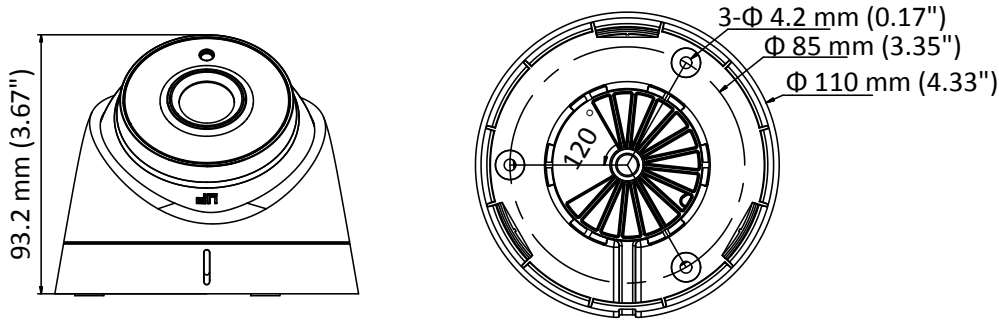

Order Models

DS-2CE56D0T-IT1E

Dimension

Accessory

Distributed by