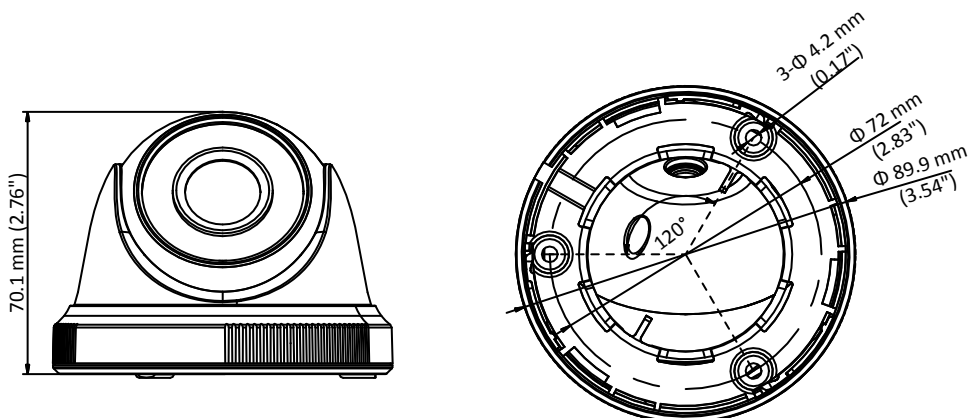

## Specifications

<b>Camera</b>	
Image Sensor	2MP CMOS image sensor
Signal System	PAL/NTSC
Frame Rate	PAL: 1080p@25fps NTSC: 1080p@30fps
Resolution	1920 (H) × 1080 (V)
Min. illumination	0.01 Lux@(F1.2, AGC ON), 0 Lux with IR
Shutter Time	1/25 (1/30) s to 1/50,000 s
Lens	3.6 mm, 2.8 mm, 6 mm fixed lens
Horizontal Field of View	103° (2.8 mm), 82.2° (3.6 mm), 54° (6 mm)
Lens Mount	M12
Day & Night	IR cut filter
Angle Adjustment	Pan: 0° to 360°, Tilt: 0° to 75°, Rotation: 0° to 360°
Synchronization	Internal synchronization
<b>Menu</b>	
AGC	Low/middle/high
Day/Night Mode	Smart/color/BW(Black and White)
Backlight Compensation	Yes
DWDR	Yes
Language	English, Chinese
Functions	Brightness, Sharpness, DNR, Mirror
<b>Interface</b>	
Video Output	1 HD analog output
Switch Button	TVI/AHD/CVI/CVBS
<b>General</b>	
Operating Conditions	-40 °C to 60 °C (-40 °F to 140 °F), Humidity: 90% or less (non-condensation)
Power Supply	12 VDC ±15%
Power Consumption	Max. 4 W
Ingress Protection	IP66
Material	Enclosure: Plastic Main Body: Metal
IR Range	Up to 20 m
Dimension	Φ 89.9 mm × 70.1 mm (3.54" × 2.76")
Weight	Approx. 280 g (0.62 lb.)

## Dimensions