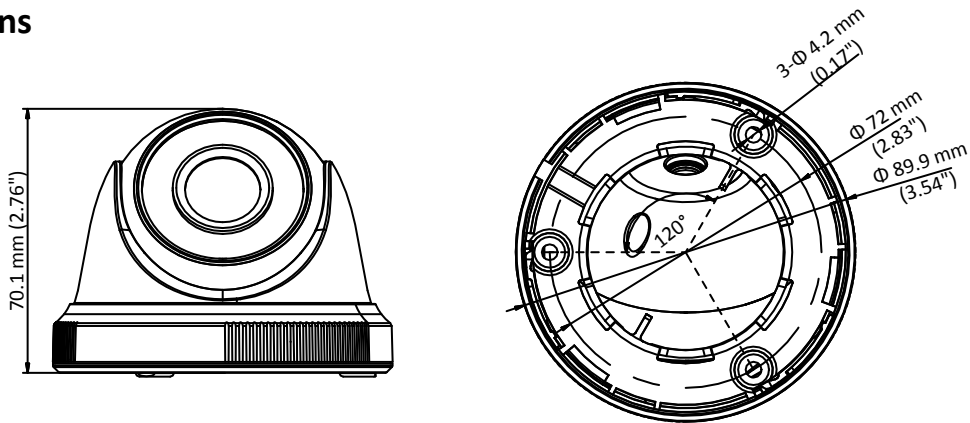

## Specifications

<b>Camera</b>	
Image Sensor	2MP CMOS image sensor
Signal System	PAL/NTSC
Frame Rate	PAL: 1080p@25fps NTSC: 1080p@30fps
Resolution	1920 (H) × 1080 (V)
Min. illumination	0.01 Lux @ (F1.2,AGC ON),0 Lux with IR
Shutter Time	1/25 (1/30) s to 1/50,000 s
Lens	3.6 mm, 2.8 mm, 6 mm fixed lens
Horizontal Field of View	103° (2.8 mm), 82.2° (3.6 mm), 54° (6 mm)
Lens Mount	M12
Day & Night	IR cut filter
Angle Adjustment	Pan: 0° to 360°, Tilt: 0° to 75°, Rotation: 0° to 360°
Synchronization	Internal synchronization
<b>Menu</b>	
AGC	Low/middle/high
Day/Night Mode	Smart/color/BW(Black and White)
Backlight Compensation	Yes
DWDR	Yes
Language	English, Chinese
Functions	Brightness, Sharpness, DNR, Mirror
<b>Interface</b>	
Video Output	1 HD analog output
Switch Button	TVI/AHD/CVI/CVBS
<b>General</b>	
Operating Conditions	-40 °C to 60 °C (-40 °F to 140 °F), Humidity: 90% or less (non-condensation)
Power Supply	12 VDC±15%
Power Consumption	Max. 4 W
Material	Plastic
IR Range	Up to 20 m
Dimension	Φ 89.9 mm × 70.1 mm (3.54" × 2.76")
Weight	Approx. 250 g (0.55 lb.)

## Dimensions