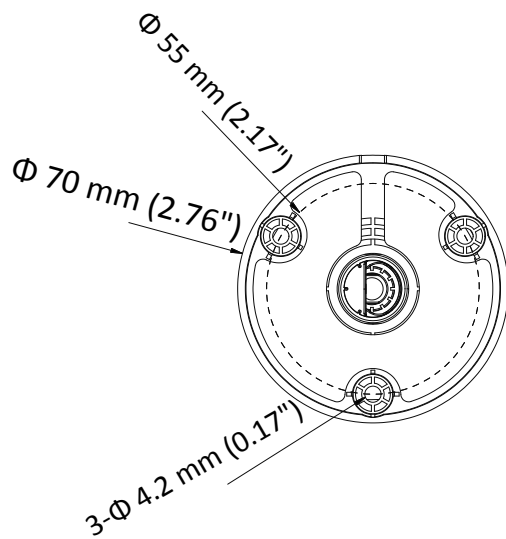

### Key Features

- 2 megapixel high performance CMOS
- Analog HD output, up to 1080p resolution
- Day/Night switch
- Smart IR
- Up to 20 m IR distance
- Switchable TVI/AHD/CVI/CVBS
- IP66

## Specifications

<b>Camera</b>	
Image Sensor	2MP CMOS Image Sensor
Signal System	PAL/NTSC
Frame Rate	PAL: 1080p@25fps NTSC: 1080p@30fps
Resolution	1920 (H) × 1080 (V)
Min. illumination	0.01 Lux@(F1.2,AGC ON),0 Lux with IR
Shutter Time	1/25 (1/30) s to 1/50,000 s
Lens	2.8 mm, 3.6 mm, 6 mm fixed lens
Horizontal Field of View	103° (2.8 mm), 82.2° (3.6 mm), 54° (6 mm)
Lens Mount	M12
Day & Night	IR cut filter
Angle Adjustment	Pan: 0° to 360°, Tilt: 0° to 180°, Rotation: 0° to 360°
Synchronization	Internal synchronization
<b>Menu</b>	
AGC	Low/middle/high
Day/Night Mode	Smart/color/BW(Black and White)
Backlight Compensation	Yes
DWDR	Yes
Language	English, Chinese
Functions	Brightness, Sharpness, DNR, Mirror
<b>Interface</b>	
Video Output	1 HD analog output
Switch Button	TVI/AHD/CVI/CVBS
<b>General</b>	
Operating Conditions	-40 °C to 60 °C (-40 °F to 140 °F), Humidity 90% or less (non-condensation)
Power Supply	12 VDC ± 15%
Power Consumption	Max. 4 W
Ingress Protection	IP66
Material	Plastic
IR Range	Up to 20 m
Dimensions	Φ 70 mm × 154.5 mm ( 2.76" × 6.08")
Weight	Approx. 400 g (0.88 lb.)

## Dimensions