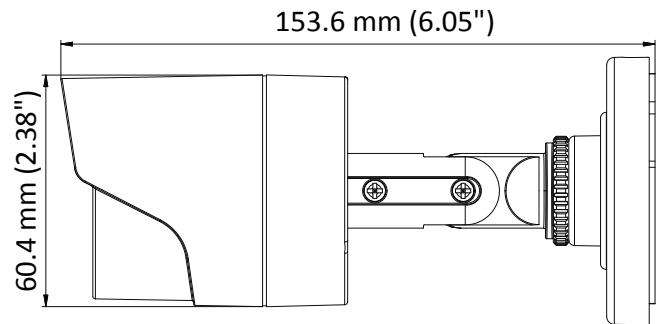

## Specifications

<b>Camera</b>	
Image Sensor	2MP CMOS Image Sensor
Signal System	PAL/NTSC
Frame Rate	PAL: 1080p@25fps NTSC: 1080p@30fps
Resolution	1920 (H) × 1080 (V)
Min. illumination	0.01 Lux@(F1.2,AGC ON),0 Lux with IR
Shutter Time	1/25 (1/30) s to 1/50,000 s
Lens	2.8 mm, 3.6 mm, 6 mm fixed lens
Horizontal Field of View	103° (2.8 mm), 82.2° (3.6 mm), 54° (6 mm)
Lens Mount	M12
Day & Night	IR cut filter
Angle Adjustment	Pan: 0° to 360°, Tilt: 0° to 180°, Rotation: 0° to 360°
Synchronization	Internal synchronization
<b>Menu</b>	
AGC	Low/middle/high
Day/Night Mode	Smart/color/BW(Black and White)
Backlight Compensation	Yes
DWDR	Yes
Language	English, Chinese
Functions	Brightness, Sharpness, DNR, Mirror
<b>Interface</b>	
Video Output	1 HD analog output
Switch Button	TVI/AHD/CVI/CVBS
<b>General</b>	
Operating Conditions	-40 °C to 60 °C (-40 °F to 140 °F), Humidity 90% or less (non-condensation)
Power Supply	12 VDC ± 15%
Power Consumption	Max. 4 W
Ingress Protection	IP66
Material	Plastic
IR Range	Up to 20 m
Dimensions	Φ 70 mm × 154.5 mm ( 2.76" × 6.08")
Weight	Approx. 400 g (0.88 lb.)

## Dimensions