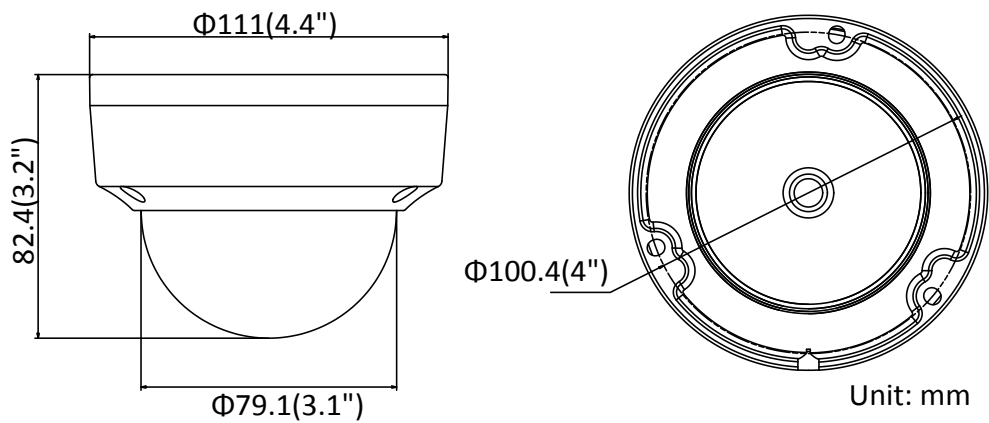

Material	Camera body: metal, bubble: plastic
Dimensions	Camera: Φ 111 mm $\times$ 82.4 mm (Φ 4.4" $\times$ 3.2") Package: 134 $\times$ 134 $\times$ 108 mm (5.3" $\times$ 5.3" $\times$ 4.3")
Weight	Camera: approx. 500 g (1.1 lb.)

Available Model

DS-2CD2163G0-I (2.8/4/6/8 mm), DS-2CD2163G0-IS (2.8/4/6/8 mm)

Dimension