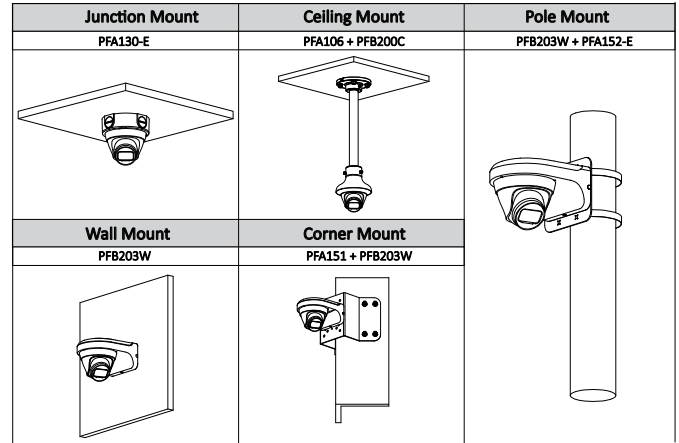

Accessories

Optional:

PFA130-E Junction Box

PFB203W Wall mount

PFA152-E Pole mount

PFA151 Cornermount

PFA106 Ceiling mount

PFB220C Ceiling mount