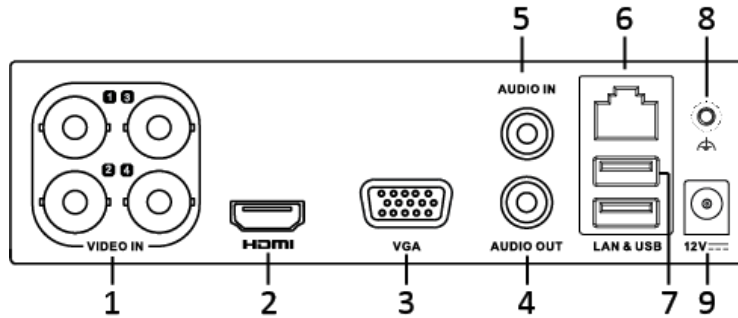

Physical Interface

NOTE

The rear panel of DS-7108/7116HQHI-K1 provides 8/16 video input interfaces.

Index	Description	Index	Description
1	VIDEO IN	6	LAN Network Interface
2	HDMI Interface	7	USB Interfaces
3	VGA Interface	8	GND
4	AUDIO OUT, RCA Connector	9	12 VDC Power Input
5	AUDIO IN, RCA Connector