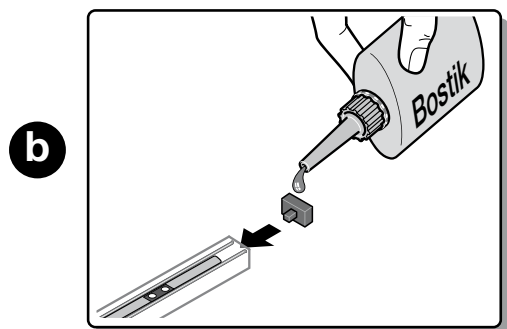

XBA4 - XBA6 - XBA18

ISO412A00MM_22-09-2015

Nice

15 - 35 V \equiv	BLACK -  RED +	$\sim 10 \text{ mA} / 1 \text{ m}$	 $-30^\circ \div +70^\circ \text{C}$	IP 66		 \blacktriangleright 
--------------------	---	------------------------------------	---	-------	---	---