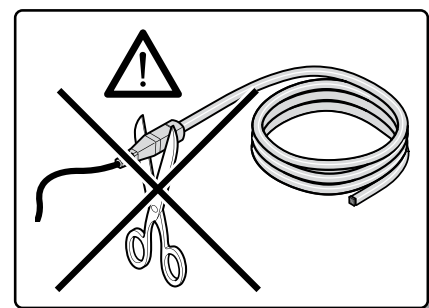

XBA4 - XBA6 - XBA18

ISO412A00MM_22-09-2015

Nice

15 - 35 V \equiv	BLACK -  RED +	$\sim 10 \text{ mA} / 1 \text{ m}$	 $-30^\circ \div +70^\circ \text{C}$	IP 66		 \blacktriangleright 
--------------------	---	------------------------------------	---	-------	---	---