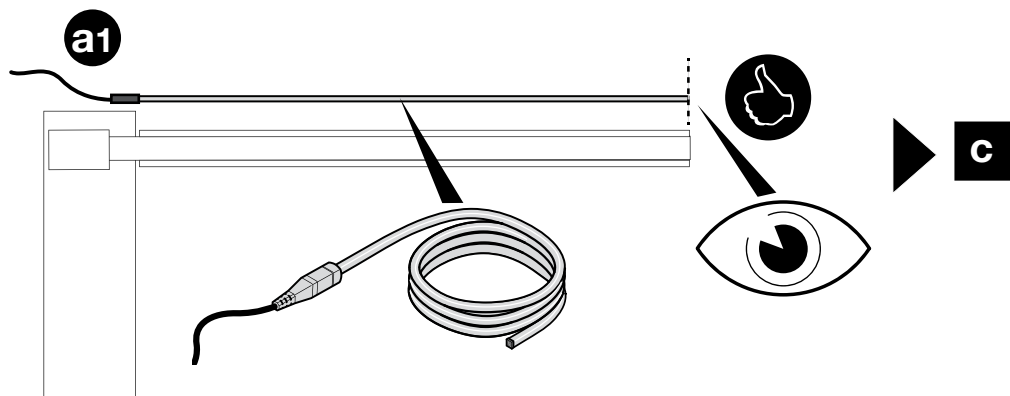

XBA4 - XBA6 - XBA18

ISO412A00MM_22-09-2015

Nice

15 - 35 V \equiv	BLACK -  RED +	$\sim 10 \text{ mA} / 1 \text{ m}$	 $-30^\circ \div +70^\circ \text{C}$	IP 66		 \blacktriangleright 
--------------------	---	------------------------------------	---	-------	---	---