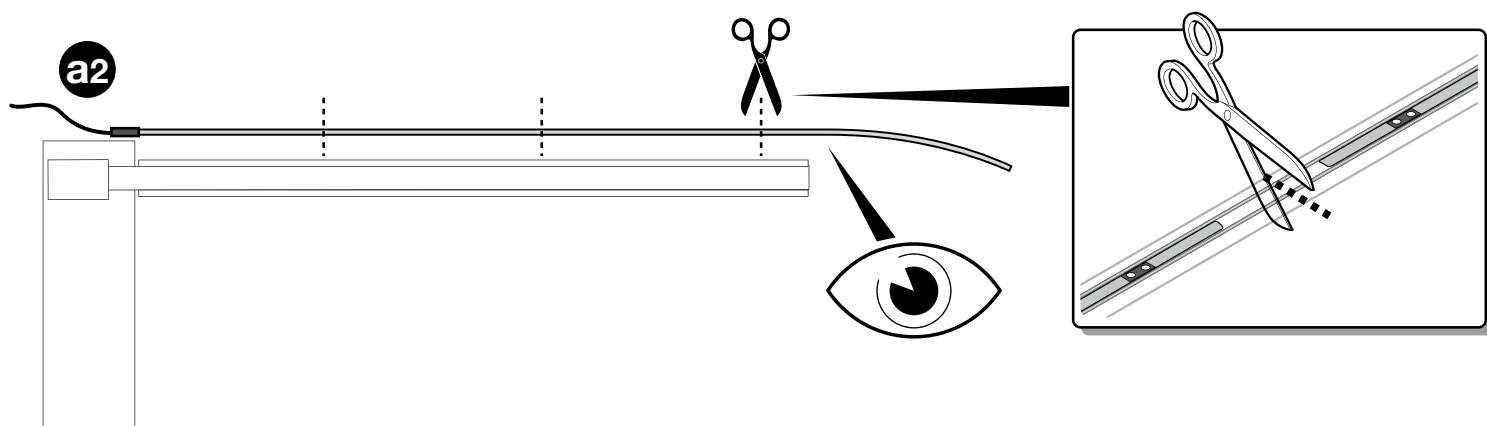

XBA4 - XBA6 - XBA18

ISO412A00MM_22-09-2015

Nice

15 - 35 V \equiv	BLACK -  RED +	$\sim 10 \text{ mA} / 1 \text{ m}$	 $-30^\circ \div +70^\circ \text{C}$	IP 66		 \blacktriangleright 
--------------------	---	------------------------------------	---	-------	---	---