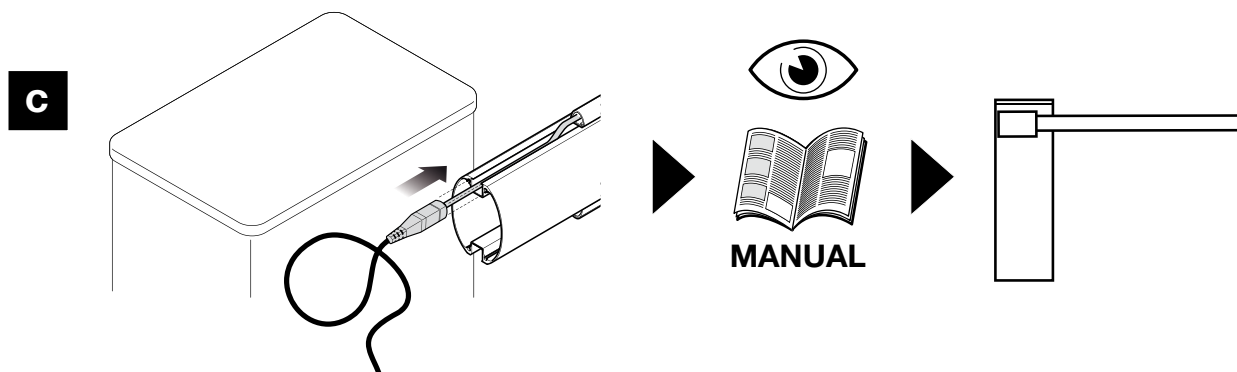

XBA4 - XBA6 - XBA18

ISO412A00MM_22-09-2015

Nice

15 - 35 V \equiv	BLACK -  RED +	$\sim 10 \text{ mA} / 1 \text{ m}$	 $-30^\circ \div +70^\circ \text{C}$	IP 66		 \blacktriangleright 
--------------------	---	------------------------------------	---	-------	---	---