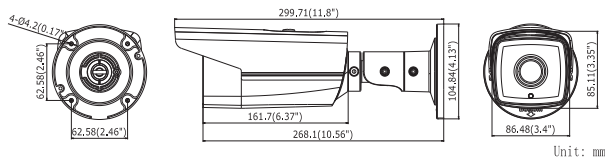

### Key Features

- 4 Megapixel Resolution
- Full HD1080p Real-Time Video
- Dual Video Streams
- 4 mm or 6 mm Lens Options
- 120 dB Wide Dynamic Range
- 3D Digital Noise Reduction
- Smart Features
- PoE (802.3af)
- IR Range 50 Meters (~165 Feet)
- EXIR High Performance LEDs
- IP67 Protection

### Dimensions