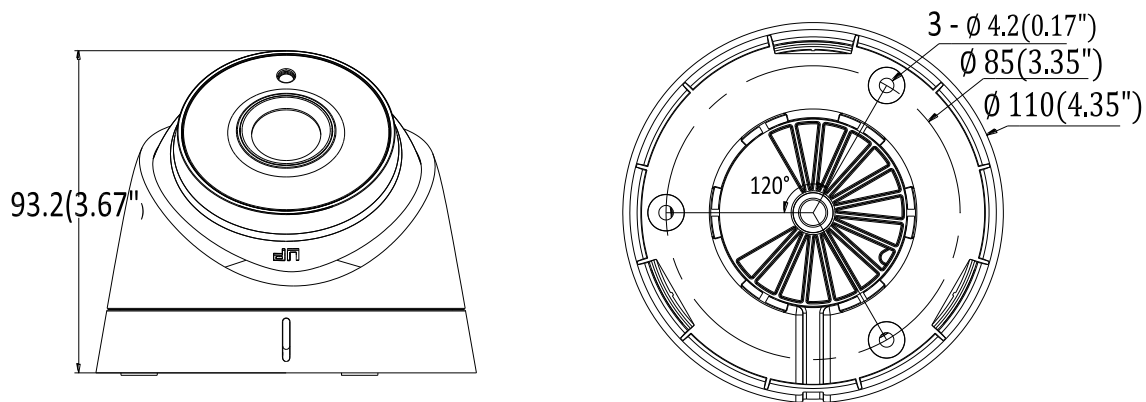

Dimensions