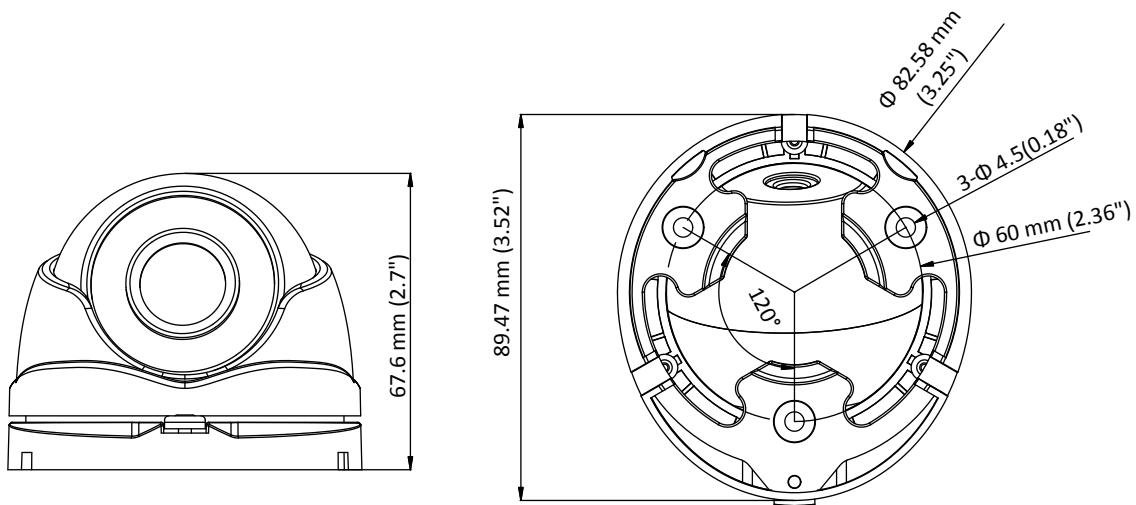

DS-2CE56D0T-IRMF HD 1080p IR Turret Camera

Key Features

- 2 megapixel high performance CMOS
- Analog HD output, up to 1080p resolution
- Day/Night switch
- Smart IR
- Up to 20 m IR distance
- Switchable TVI/AHD/CVI/CVBS
- IP66

Specification

Camera	
Image Sensor	2MP CMOS Image Sensor
Signal System	PAL/NTSC
Frame Rate	PAL: 1080p@25fps NTSC: 1080p@30fps
Resolution	1920 (H) × 1080 (V)
Min. illumination	0.01 Lux@(F1.2, AGC ON), 0 Lux with IR
Shutter Time	1/25 (1/30) s to 1/50,000 s
Lens	3.6 mm 2.8 mm, 6 mm fixed lens
Horizontal Field of View	103° (2.8 mm), 82.2° (3.6 mm), 54° (6 mm)
Lens Mount	M12
Day & Night	IR cut filter
Angle Adjustment	Pan: 0° to 360°, Tilt: 0° to 75°, Rotation: 0° to 360°
Synchronization	Internal synchronization
Menu	
AGC	Low/middle/high
Day/Night Mode	Smart/color/BW(Black and White)
Backlight Compensation	Yes
DWDR	Yes
Language	English, Chinese
Functions	Brightness, Sharpness, DNR, Mirror
Interface	
Video Output	1 HD analog output
Switch Button	TVI/AHD/CVI/CVBS
General	
Operating Conditions	-40 °C to 60 °C (-40 °F to 140 °F), Humidity: 90% or less (non-condensation)
Power Supply	12 VDC ± 15%
Power Consumption	Max. 4 W
Ingress Protection	IP66
Material	Metal
IR Range	Up to 20 m
Dimensions	89.47 × 67.6 mm (3.52" × 2.7")
Weight	340 g (0.75 lb.)

Order Model

DS-2CE56D0T-IRMF

Dimensions

Accessories

DS-1272ZJ-110-TRS
Wall Mounting Bracket

DS-1275ZJ-SUS
Vertical Pole Mounting Bracket

DS-1276ZJ-SUS
Corner Mounting Bracket

DS-1280ZJ-XS
Junction Box