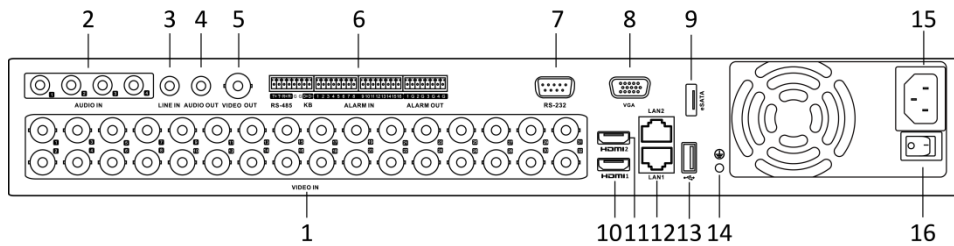

Physical Interfaces

NOTE

The rear panel of DS-7324HUHI-K4 provides 24 video input interfaces.

Index	Description	Index	Description
1	VIDEO IN	9	eSATA Interface
2	AUDIO IN, RCA Connector	10	HDMI1 Interface
3	LINE IN	11	HDMI2 Interface
4	AUDIO OUT	12	LAN1 and LAN2 Network Interfaces
5	VIDEO OUT	13	USB Interface
6	RS-485 Serial Interface, Keyboard Interface, ALARM IN and ALARM OUT	14	GND
7	RS-232 Serial Interface	15	100 to 240 VAC Power Input
8	VGA Interface	16	Power Switch