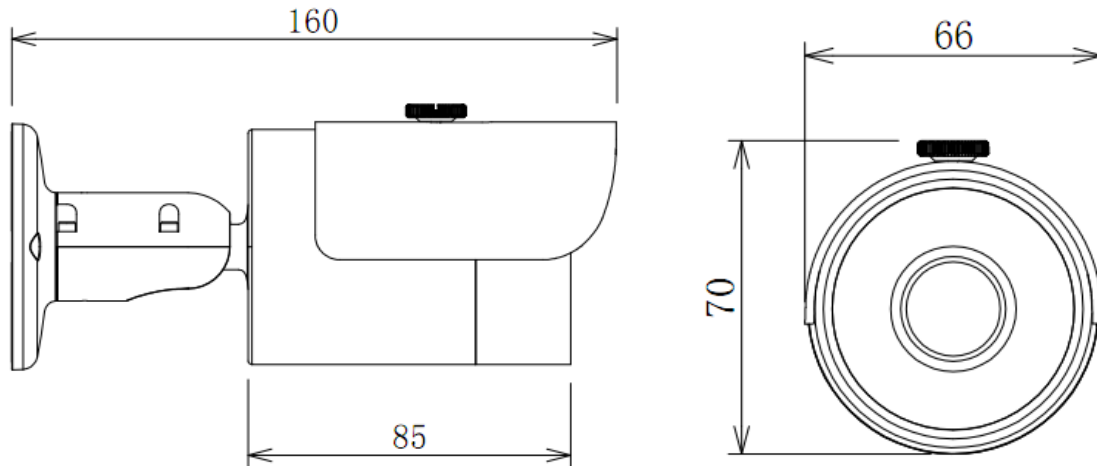

DH-IPC-HFW1300S

Technical Specifications

Model	DH-IPC-HFW1300S	
Camera		
Image Sensor	1/3" 3Megapixel progressive scan CMOS	
Effective Pixels	2048(H)x1536(V)	
Scanning System	Progressive	
Electronic Shutter Speed	Auto/Manual 1/3(4)~1/10000	
Min. Illumination	Color: 0. 1Lux/F1.6; 0Lux/F1.6 (IR on)	
S/N Ratio	More than 50dB	
Video Output	N/A	
Camera Features		
Max. IR LEDs Length	30m	
Day/Night	Auto(ICR) / Color / B/W	
Backlight Compensation	BLC /HLC /DWDR	
White Balance	Auto/Manual	
Gain Control	Auto/Manual	
Noise Reduction	2D	
Privacy Masking	Up to 4 areas	
Lens		
Focal Length	3.6mm (6mm optional)	
Max Aperture	F1.6(F1.6)	
Focus Control	Manual	
Angle of View	H: 71.9°/45.3°	
Lens Type	Fixed lens	
Mount Type	Board-in Type	
Video		
Compression	H.264/ MJPEG	
Resolution	3MP(2048×1536)/1080P(1920×1080)/720P(1280×720)/D1(704×576/704×480) /CIF(352×288/352×240)	
Frame Rate	Main Stream	3MP(1~15fps)/1080P(1 ~ 25/30fps)
	Sub Stream	D1/CIF(1 ~ 25/30fps)
Bit Rate	H.264: 16K ~ 8192Kbps	
Audio		
Compression	N/A	
Interface	N/A	
Network		
Ethernet	RJ-45 (10/100Base-T)	
Wi-Fi	N/A	
Protocol	IPv4/IPv6, HTTP, HTTPS, TCP/IP, UDP, UPnP, ICMP, IGMP, RTSP, RTP, SMTP, NTP, DHCP, DNS, PPPOE, DDNS, FTP, IP Filter, QoS	
Compatibility	ONVIF, CGI	
Max. User Access	20 users	
Smart Phone	iPhone, iPad, Android, Windows Phone	

DH-IPC-HFW1300S

Auxiliary Interface	
Memory Slot	N/A
RS485	N/A
Alarm	N/A
PIR Sensor Range	N/A
General	
Power Supply	DC12V, PoE (802.3af)
Power Consumption	Max 4W
Working Environment	-30°C~+60°C, Less than 95%RH
Ingress Protection	IP66
Vandal Resistance	N/A
Dimensions	Φ70mm×66mm×160mm
Weight	0.42Kg

DH-IPC-HFW1300S

Dimensions (mm)

Accessory (optional)

			
PFA130	PFA122	PFA152	PFA151

Dahua Technology Co., Ltd.

1199 BinAn Road, Binjiang District, Hangzhou, China

Tel: +86-571-87688883

Fax: +86-571-87688815