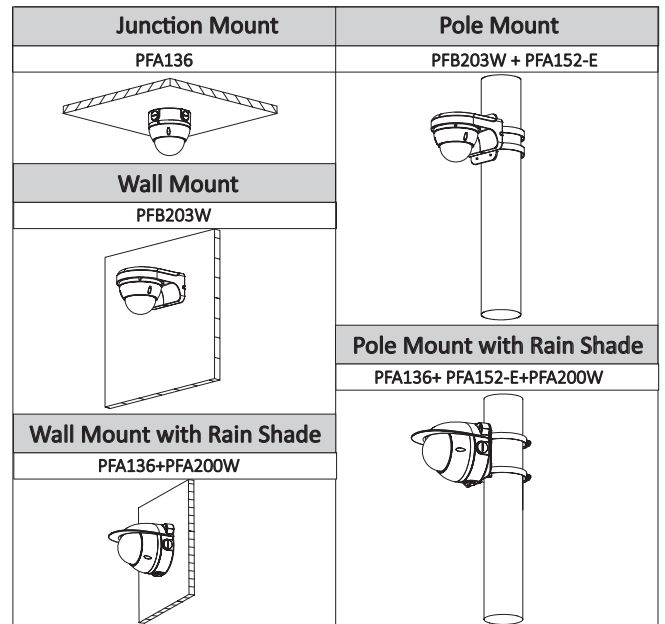

Environmental

Operating Conditions	-30° C ~ +60° C (-22° F ~ +140° F) / Less than 95% RH
Storage Conditions	-30° C ~ +60° C (-22° F ~ +140° F) / Less than 95% RH
Ingress Protection	IP67
Vandal Resistance	IK10

Construction

Casing	Metal
Dimensions	Φ109.9mm × 81mm (4.33" × 3.19")
Net Weight	0.34Kg (0.75lb)
Gross Weight	0.47Kg (1.04lb)

Ordering Information

Type	Part Number	Description
4MP camera	DH-IPC-HDBW1531EP-0280B	5MP WDR IR Mini-Dome Network Camera, 2.8mm, PAL
	DH-IPC-HDBW1531EN-0280B	5MP WDR IR Mini-Dome Network Camera, 2.8mm, NTSC
	IPC-HDBW1531EP-0280B	5MP WDR IR Mini-Dome Network Camera, 2.8mm, PAL
	IPC-HDBW1531EN-0280B	5MP WDR IR Mini-Dome Network Camera, 2.8mm, NTSC
	DH-IPC-HDBW1531EP-0360B	5MP WDR IR Mini-Dome Network Camera, 3.6mm, PAL
	DH-IPC-HDBW1531EN-0360B	5MP WDR IR Mini-Dome Network Camera, 3.6mm, NTSC
	IPC-HDBW1531EP-0360B	5MP WDR IR Mini-Dome Network Camera, 3.6mm, PAL
	IPC-HDBW1531EN-0360B	5MP WDR IR Mini-Dome Network Camera, 3.6mm, NTSC
Accessories (optional)	PFA136	Junction box
	PFB203W	Wall mount
	PFA152-E	Pole mount
	PFA200W	Rain shade

Accessories

Optional: