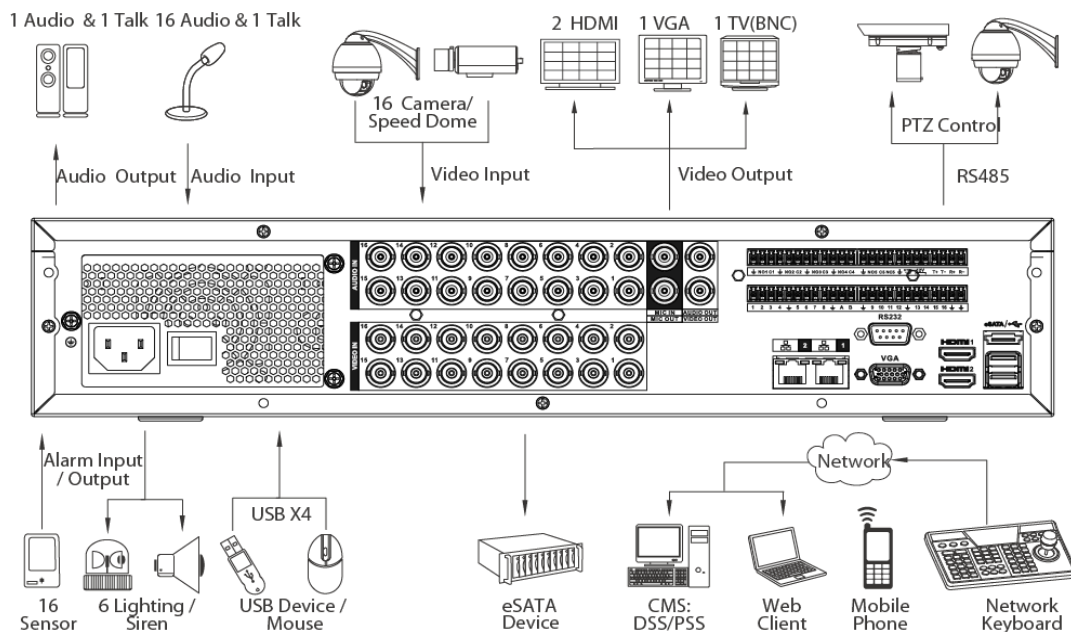

DH-HCVR8816S-S3

	Digital zoom
Backup Mode	USB Device/Internal SATA burner/Network
Network	
Ethernet	2 Gigabit ports
Network Functions	HTTP, IPv4/IPv6, TCP/IP, UPNP, RTSP, UDP, SMTP, NTP, DHCP, DNS, PPPOE, DDNS, FTP, IP Filter, SNMP, P2P
Max. User Access	128 users
Smart Phone	iPhone, iPad, Android, Windows Phone
Storage	
Internal HDD	8 SATA ports, up to 64TB, 1 eSATA
Auxiliary Interface	
USB Interface	4 ports (2 Rear USB3.0, 2 Front USB2.0)
RS232	1 port, For PC communication & Keyboard
RS485	1 port, For PTZ control
General	
Power Supply	AC100V-240V,50/60Hz
Power Consumption	≤40W(without HDD)
Working Environment	-10°C ~ +55°C / 10%~90%RH / 86~106kpa
Dimension(W×D×H)	2U, 440mm×460mm×89mm
Weight	7.5KG(without HDD)

System Connection

Take HCVR8816S-S3 as an example

Dahua Technology Co., Ltd.

1199' BinAn Road, Binjiang District, Hangzhou, China

Tel: +86-571-87688883

Fax: +86-571-87688815

Email: overseas@dahuatech.com

www.dahuatech.com

*Design and specifications are subject to change without notice.

© 2015 Dahua Technology Co., Ltd.