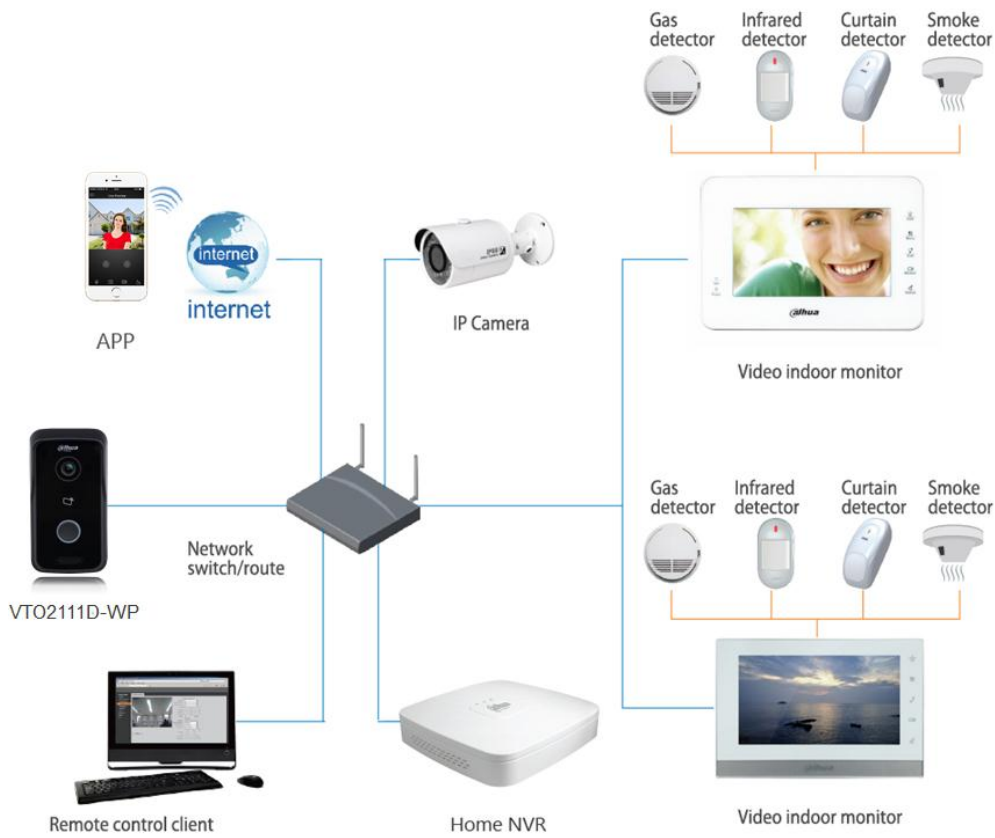

## Application

### 1 – Smart Doorbell

Call Mobile phone APP directly without indoor monitor

## 2- Video Intercom

- Color video & audio call
- IPC surveillance
- Alarm integration
- Remote intercom with mobile APP