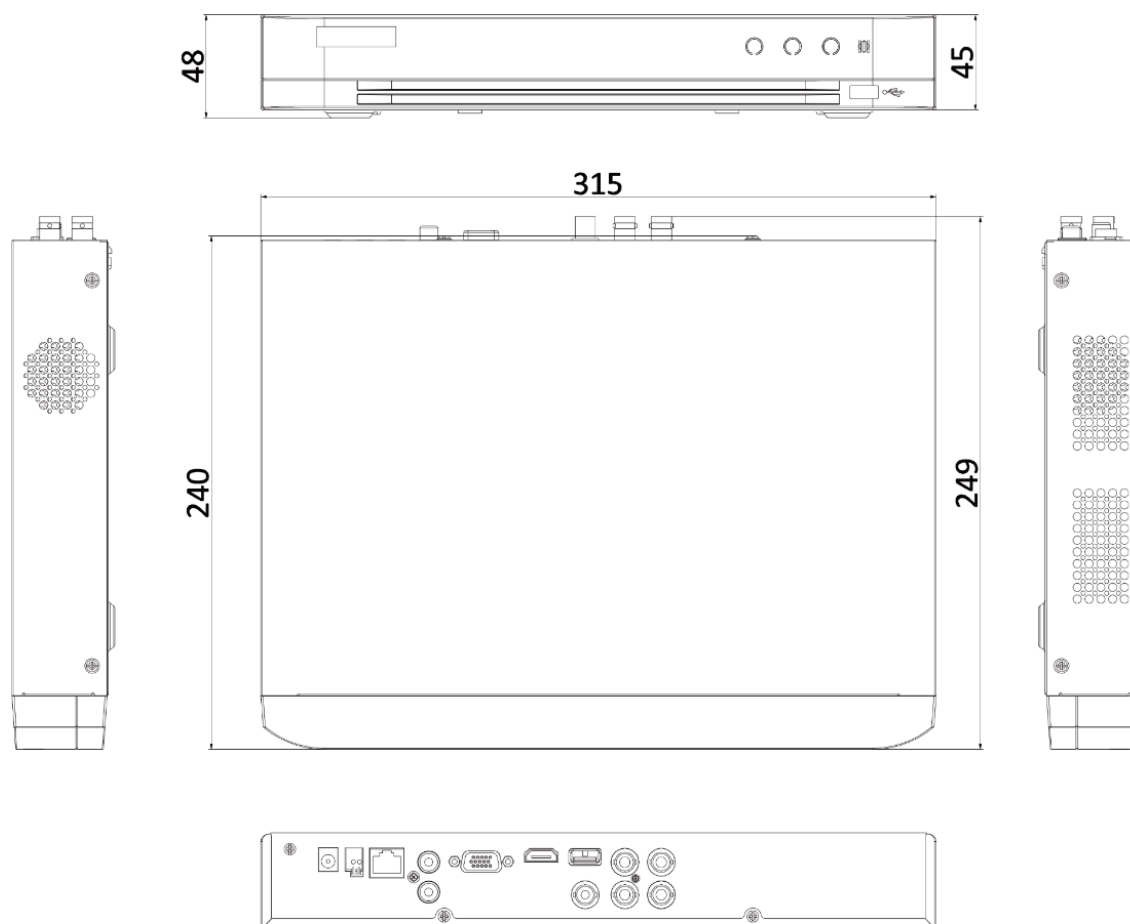

USB Interface	Front panel: 1 × USB 2.0 Rear panel: 1 × USB 2.0
Alarm In/Out	N/A
General	
Power Supply	12 VDC
Consumption	≤ 10 W
Working Temperature	-10 °C to +55 °C (+14 °F to +131 °F)
Working Humidity	10% to 90%
Dimension (W × D × H)	315 × 242 × 45 mm (12.4 × 9.5 × 1.8 inch)
Weight	≤ 1.16 kg (2.6 lb)

Physical Interface

No.	Description	No.	Description
1	VIDEO IN	7	AUDIO IN, RCA connector
2	USB interface	8	LAN network interface
3	VIDEO OUT	9	RS-485 serial interface
4	HDMI interface	10	12 VDC power input
5	VGA interface	11	GND
6	AUDIO OUT, RCA connector		

Dimension

scale/1:1;Unit/mm

Available Model

iDS-7204HUHI-M1/S

Headquarters

No.555 Qianmo Road, Binjiang District,
Hangzhou 310051, China
T +86-571-8807-5998
www.hikvision.com

Follow us on social media to get the latest product and solution information.