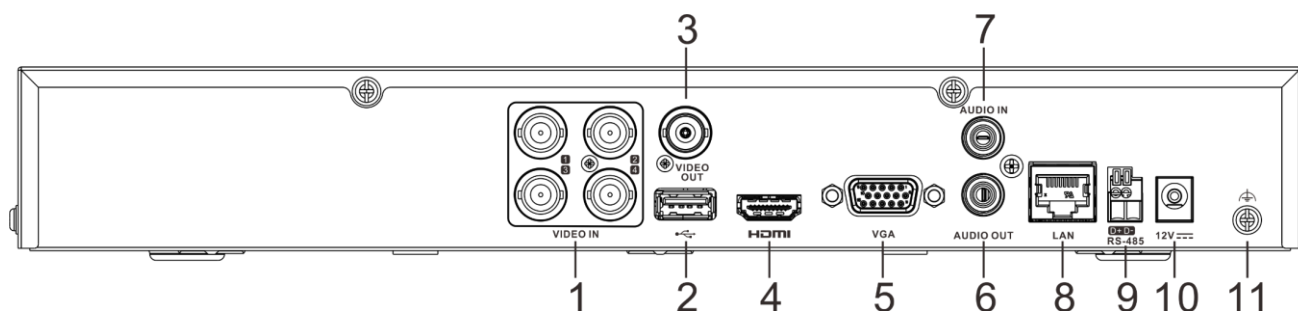

Physical Interface

No.	Description	No.	Description
1	VIDEO IN	7	AUDIO IN, RCA connector
2	USB interface	8	LAN network interface
3	VIDEO OUT	9	RS-485 serial interface
4	HDMI interface	10	12 VDC power input
5	VGA interface	11	GND
6	AUDIO OUT, RCA connector